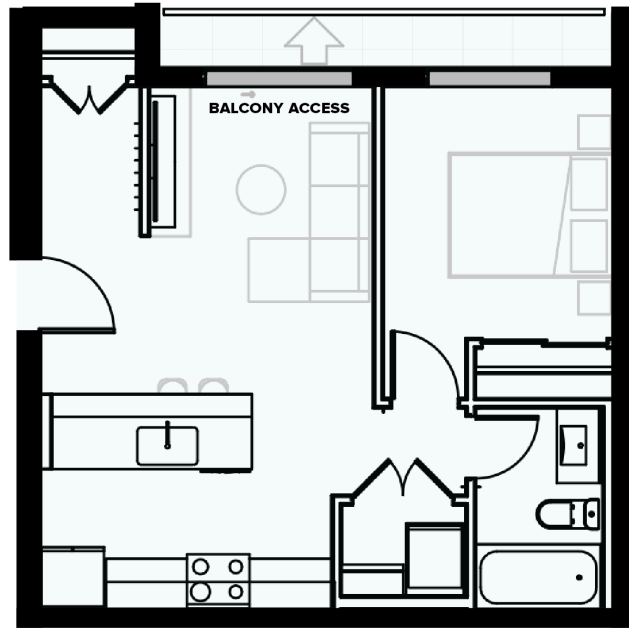

THE  
PROXIMA  
LIVE LIFE HERE

**Adamo 1B**  
**1 BED + 1 BATH**

527 sq.ft.  
Floor: 1  
Unit: A105

Floor 1

Measurements provided are approximated and balcony sizes may vary by unit. Please confirm with your real estate representative. Renderings shown (interior and exterior) are for general illustration purposes only, and may not accurately represent the final product. This is currently not an offering for sale, and actual offering can only be made via a disclosure statement. The developer and/or builder reserves the right to make modifications before or after a disclosure statement is filed.