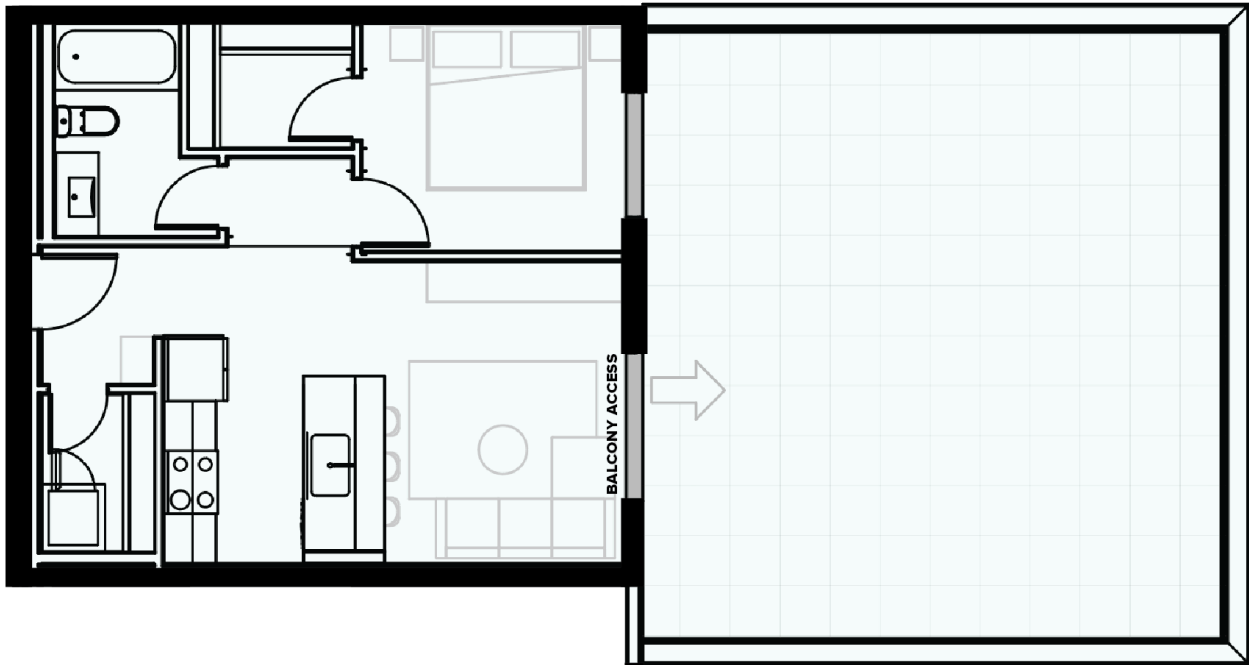

THE
P R O X I M A
LIVE LIFE HERE

Adamo 1D
1 BED + 1 BATH

536 sq.ft.
Floor: 3
Unit: A307

Floor 3