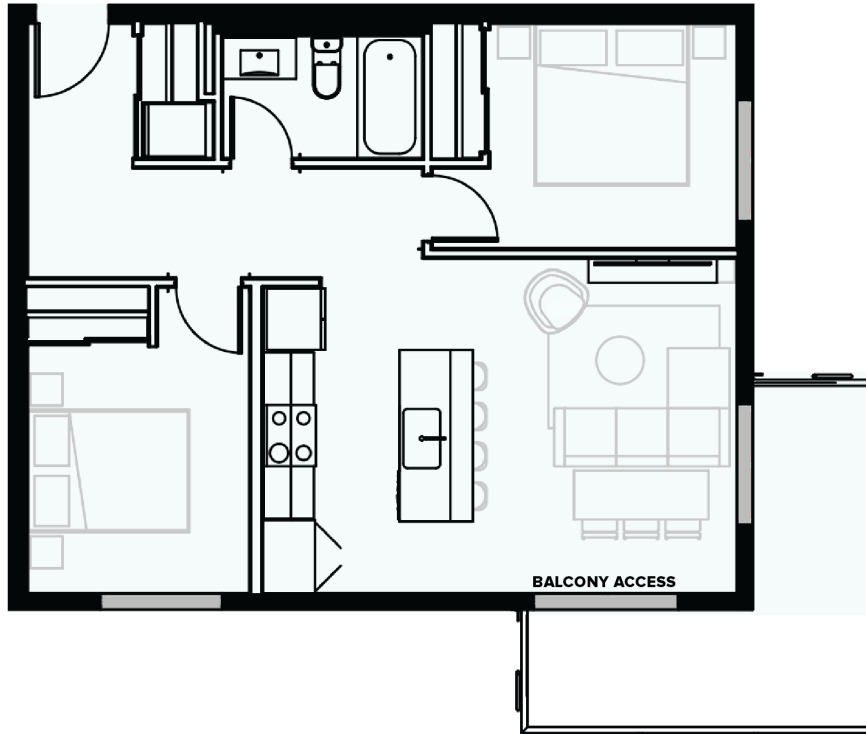

THE  
PROXIMA  
LIVE LIFE HERE

**Adamo 2A**  
**2 BED + 1 BATH**

713 sq.ft.  
Floors: 2,3,4  
Units: A210, A310, A410

Floor 2

Floor 3

Floor 4

Measurements provided are approximated and balcony sizes may vary by unit. Please confirm with your real estate representative. Renderings shown (interior and exterior) are for general illustration purposes only, and may not accurately represent the final product. This is currently not an offering for sale, and actual offering can only be made via a disclosure statement. The developer and/or builder reserves the right to make modifications before or after a disclosure statement is filed.