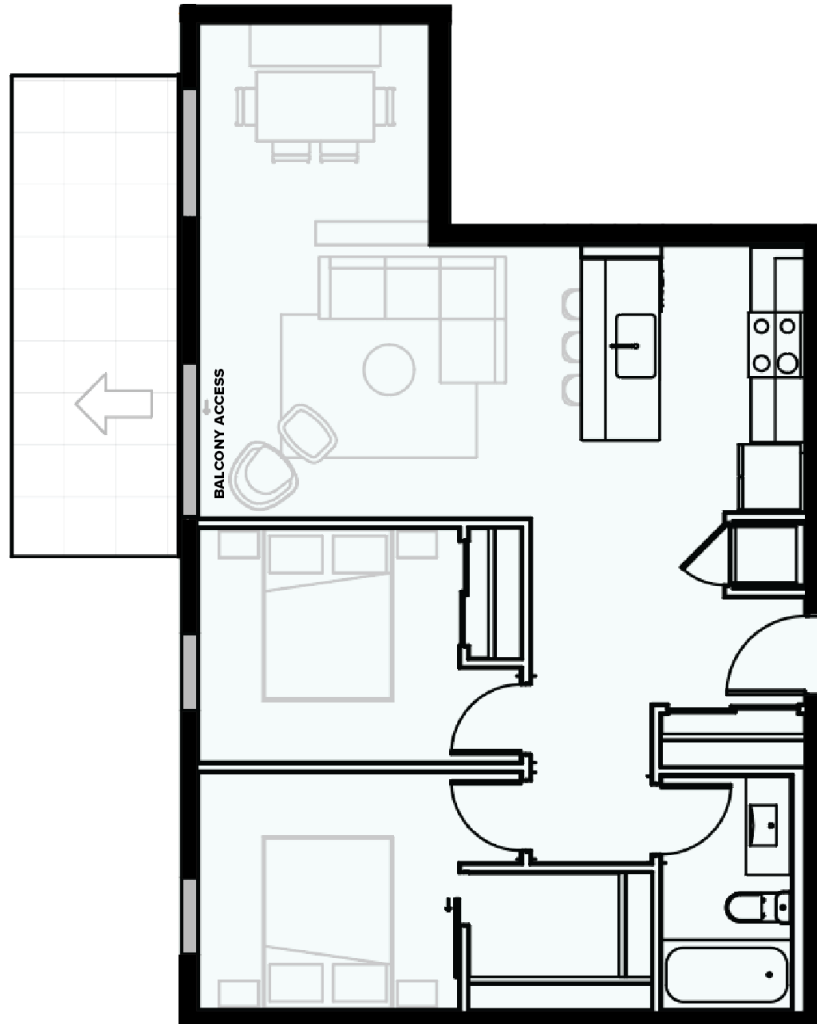

THE
PROXIMA
LIVE LIFE HERE

Adamo 2B
2 BED + 1 BATH

803 sq.ft.
Floor: 1
Unit: A104

Floor 1