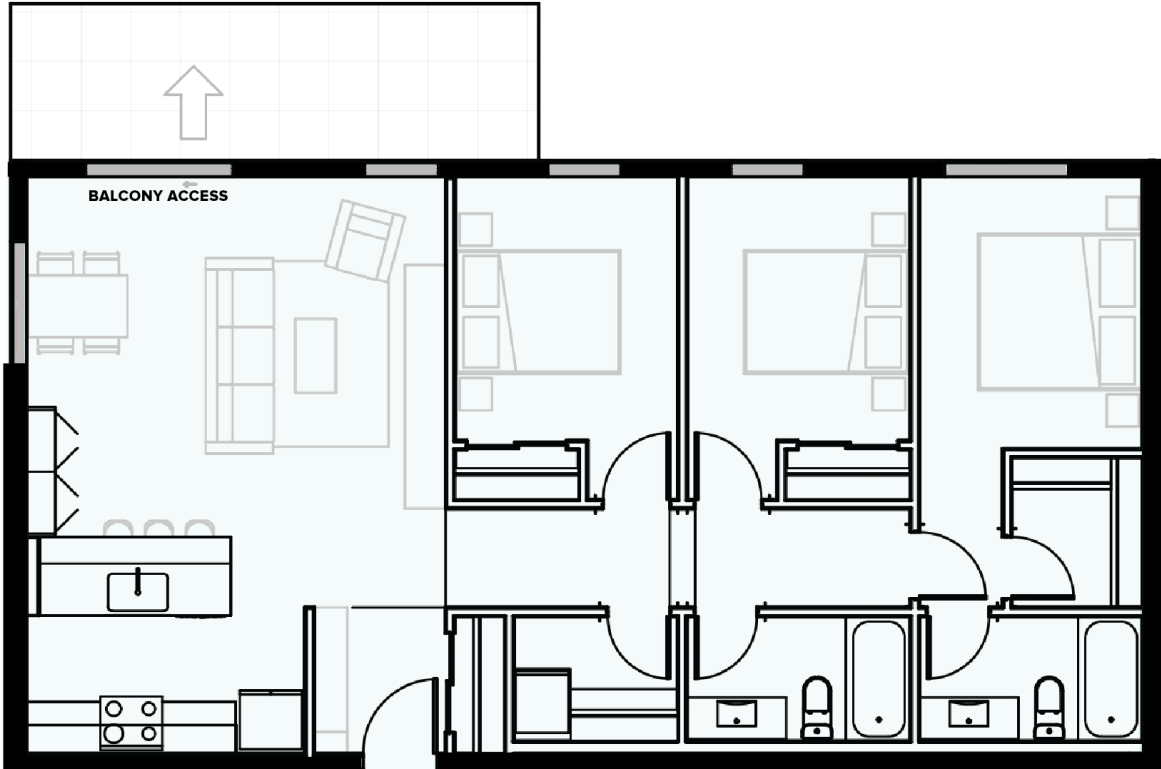

THE
P R O X I M A
LIVE LIFE HERE

Adamo 3A
3 BED + 2 BATH

1,096 sq.ft.
Floor: 1
Unit: A102

Floor 1