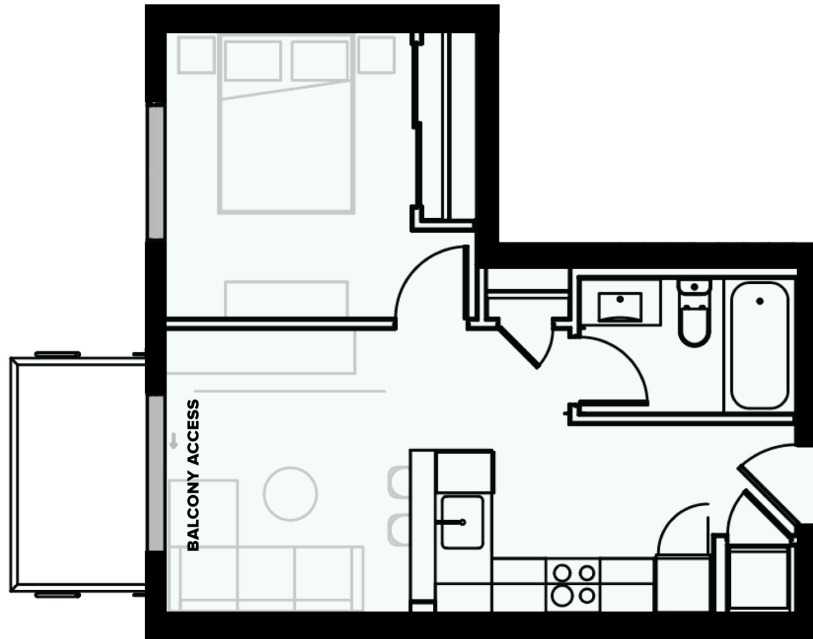

THE
P R O X I M A
LIVE LIFE HERE

Adamo Jr.C
Jr. 1 Bed Unit — 1 BED + 1 BATH

433 sq.ft.
Floors: 3, 4
Units: A306, A406

Floor 3

Floor 4