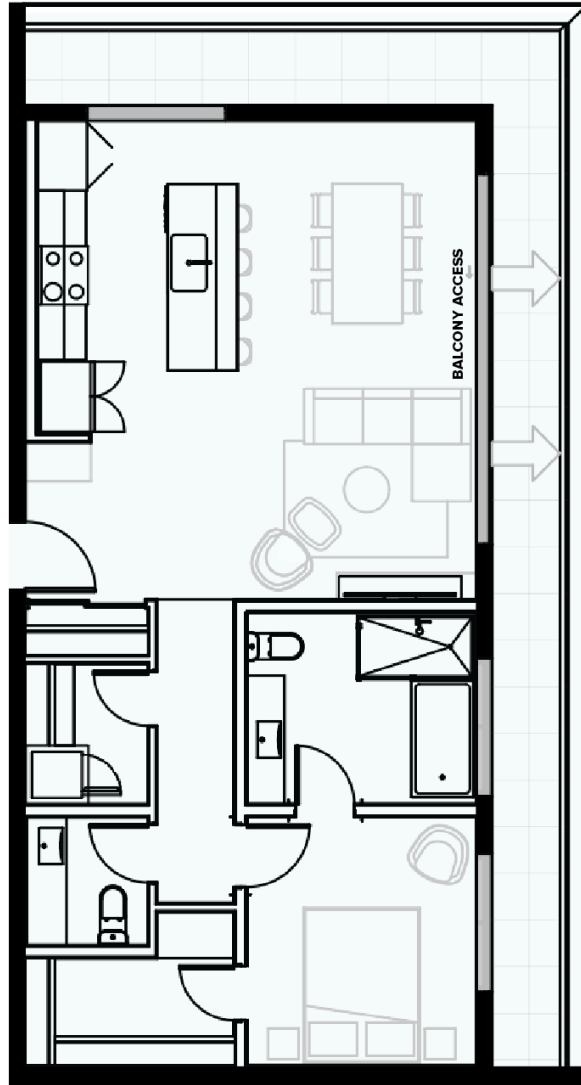

THE
PROXIMA
LIVE LIFE HERE

Adamo PH-D
1 BED + 2 BATH

825 sq.ft.
Floor: 5
Unit: APH4

Floor 5

Measurements provided are approximated and balcony sizes may vary by unit. Please confirm with your real estate representative. Renderings shown (interior and exterior) are for general illustration purposes only, and may not accurately represent the final product. This is currently not an offering for sale, and actual offering can only be made via a disclosure statement. The developer and/or builder reserves the right to make modifications before or after a disclosure statement is filed.