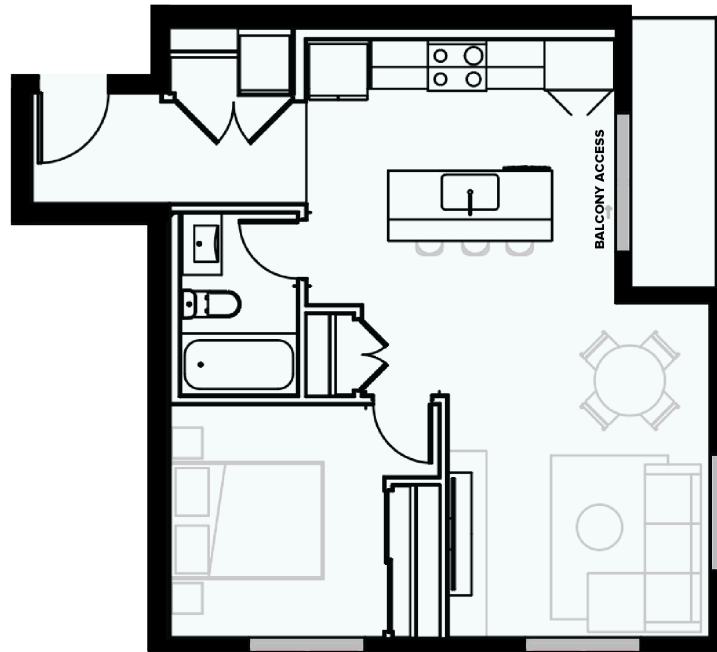

THE
PROXIMA
LIVE LIFE HERE

Bellus 1C
1 BED + 1 BATH

622 sq.ft.
Floor: 2
Unit: B207

Floor 2