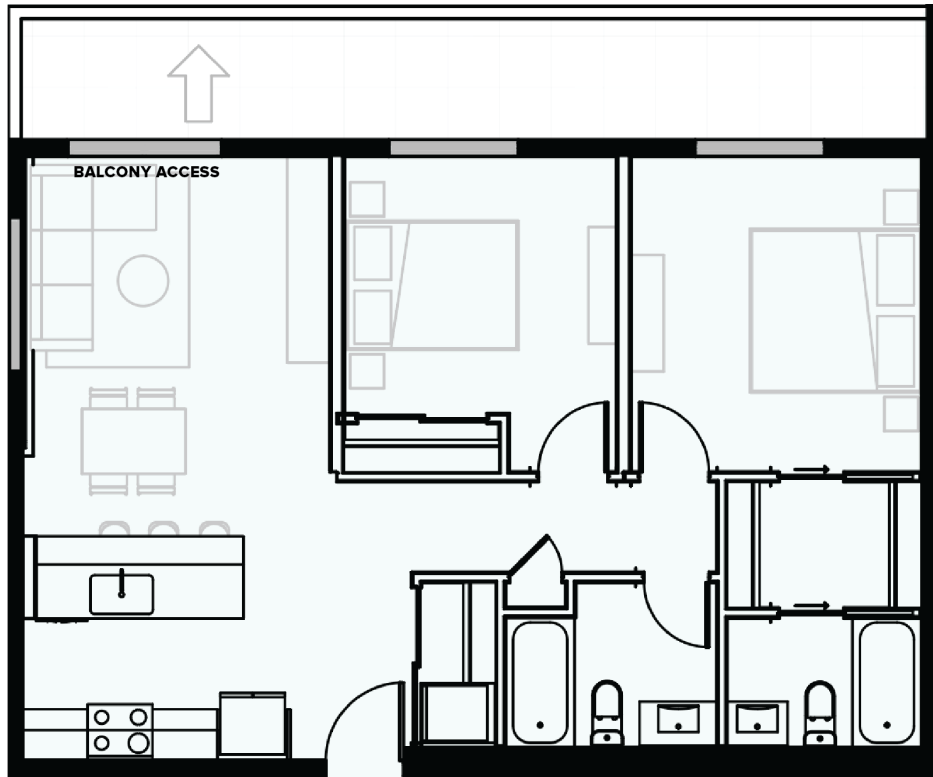

THE  
PROXIMA  
LIVE LIFE HERE

**Bellus 2A**  
**2 BED + 2 BATH**

847 - 849 sq.ft.

Floors: 2, 3, 4, 5

Units: B202, B203, B302, B303,  
B402, B403, B502, B503

Floor 2

Floor 3

Floor 4

Floor 5

Measurements provided are approximated and balcony sizes may vary by unit. Please confirm with your real estate representative. Renderings shown (interior and exterior) are for general illustration purposes only, and may not accurately represent the final product. This is currently not an offering for sale, and actual offering can only be made via a disclosure statement. The developer and/or builder reserves the right to make modifications before or after a disclosure statement is filed.