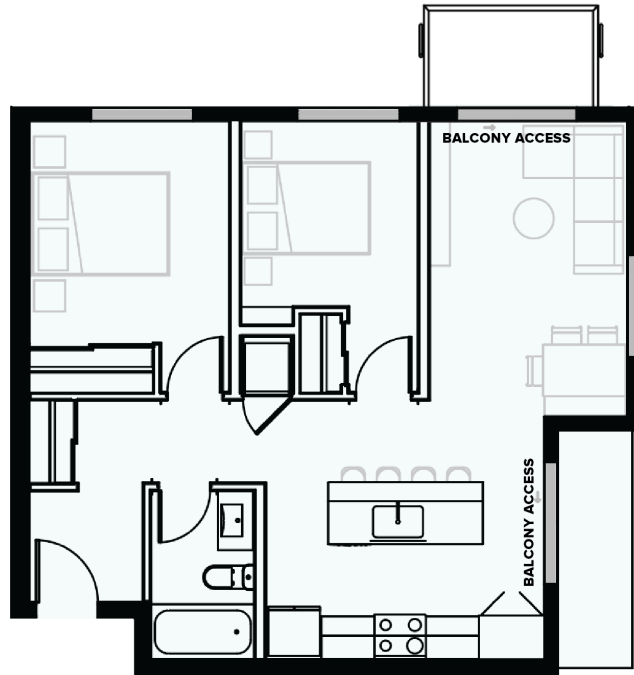

THE
PROXIMA
 LIVE LIFE HERE

Bellus 2C
2 BED + 1 BATH

730 sq.ft.
 Floors: 2, 3, 4, 5
 Units: B206, B306, B406, B506

Floor 2

Floor 3

Floor 4

Floor 5

Measurements provided are approximated and balcony sizes may vary by unit. Please confirm with your real estate representative. Renderings shown (interior and exterior) are for general illustration purposes only, and may not accurately represent the final product. This is currently not an offering for sale, and actual offering can only be made via a disclosure statement. The developer and/or builder reserves the right to make modifications before or after a disclosure statement is filed.