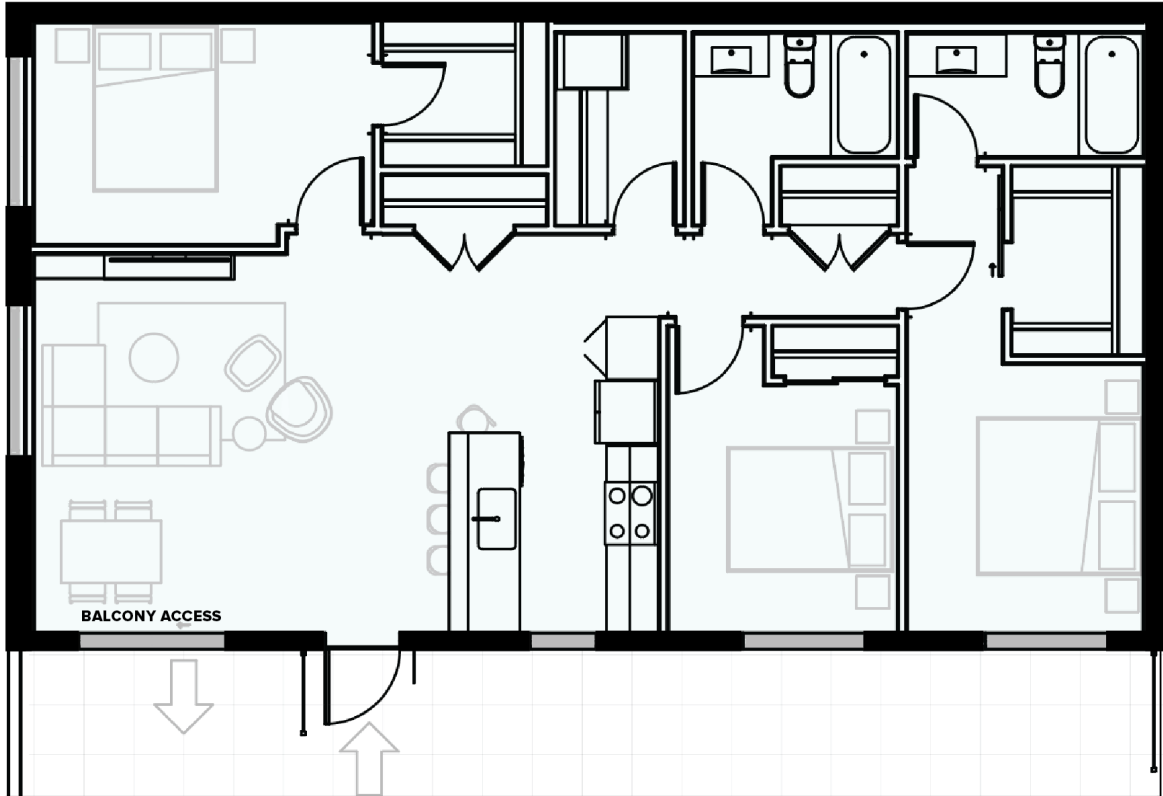

THE  
PROXIMA  
LIVE LIFE HERE

**Bellus 3A**  
**3 BED + 2 BATH**

1,170 sq.ft.  
Floor: 1  
Unit: B102

Floor 1

Measurements provided are approximated and balcony sizes may vary by unit. Please confirm with your real estate representative. Renderings shown (interior and exterior) are for general illustration purposes only, and may not accurately represent the final product. This is currently not an offering for sale, and actual offering can only be made via a disclosure statement. The developer and/or builder reserves the right to make modifications before or after a disclosure statement is filed.