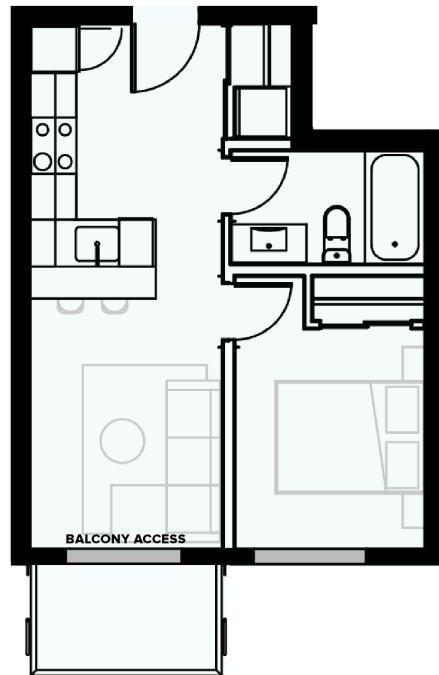

THE
PROXIMA
LIVE LIFE HERE

Bellus Jr.B
Jr. 1 Bed Unit — 1 BED + 1 BATH

406 sq.ft.
Floors: 3, 4, 5
Units: B308, B408, B508

Floor 3

Floor 4

Floor 5