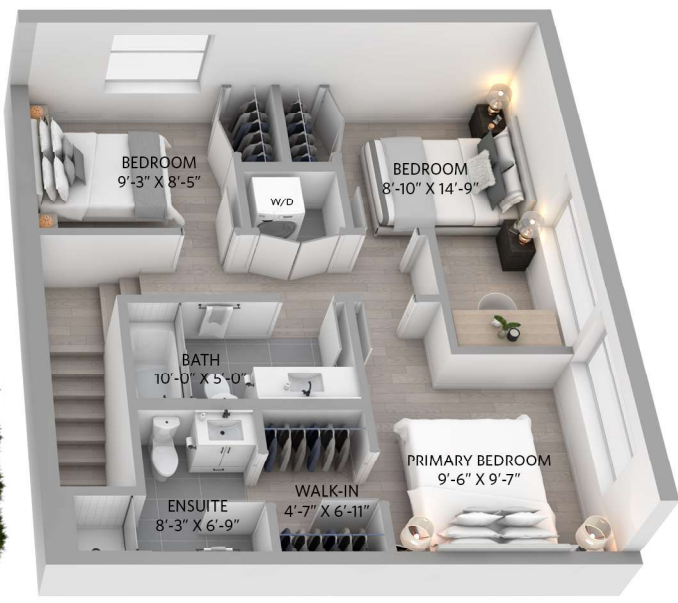

## Adamo TH-B

3 BED + Den, 3 BATH

1,364 sq.ft.  
 Floor: Ground + Floor 1  
 Unit: TH4

Main Floor

Upper Floor

## Adamo TH-C

3 BED, 3 BATH

1,226 sq.ft.  
 Floor: Ground + Floor 1  
 Unit: TH5

Main Floor

Upper Floor

THE  
PROXIMA  
LIVE LIFE HERE

**Adamo 1A**  
**1 BED + 1 BATH**

536 - 552 sq.ft.

Floors: 1, 2, 3, 4

Units: A101, A103, A201, A202, A203, A204, A208, A209, A211, A212, A213, A301, A302, A303, A304, A308, A309, A311, A312, A313, A401, A402, A403, A404, A407, A408, A409, A411, A412, A413