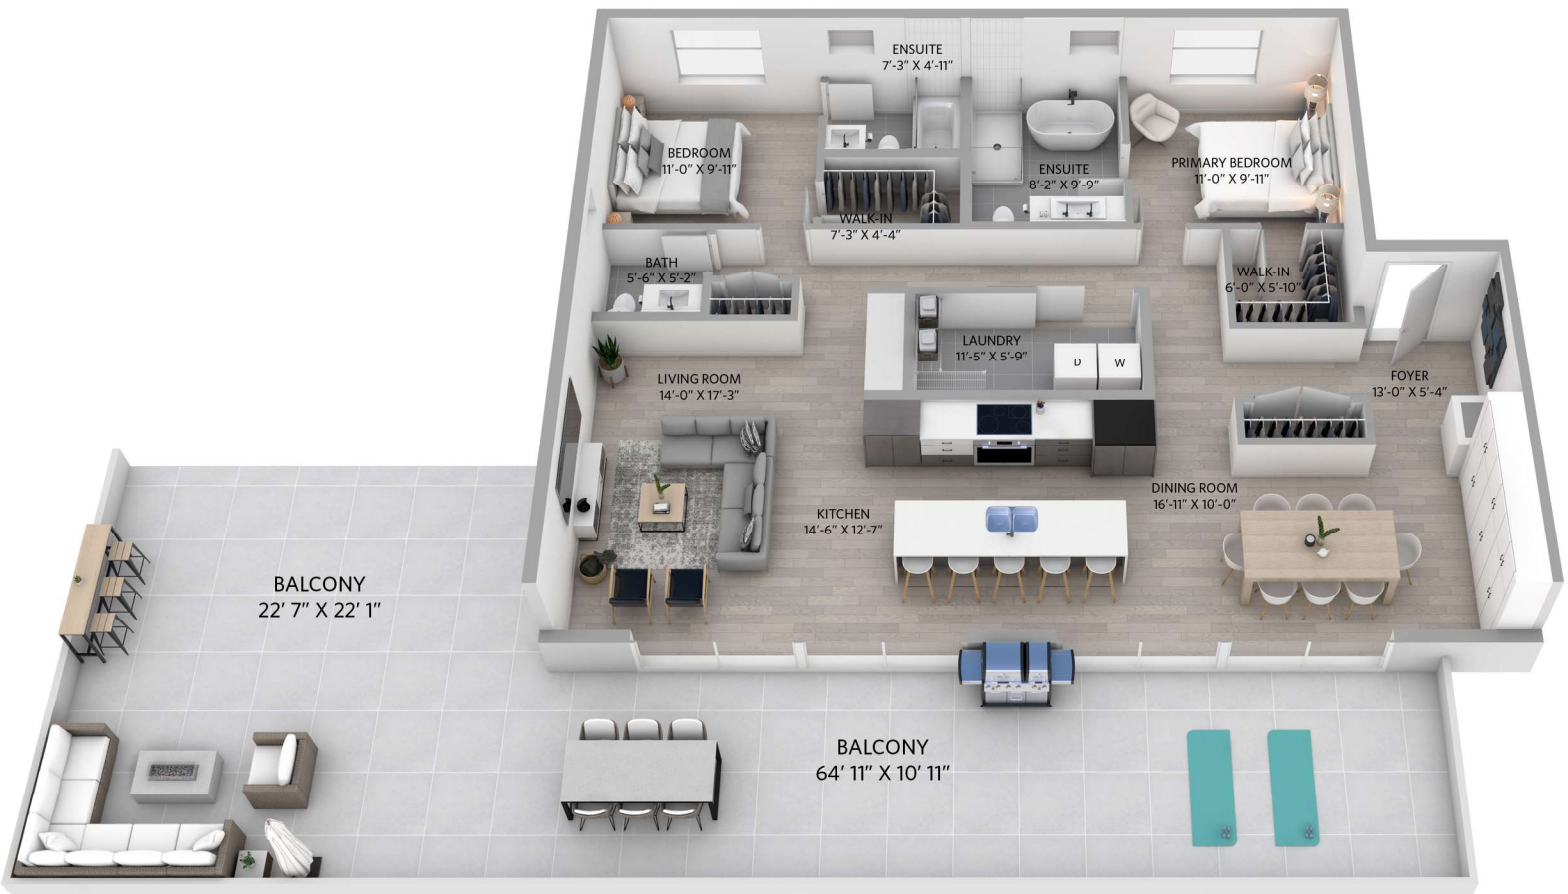

Adamo PH-A
2 BED + 3 BATH

1,402 sq.ft.
 Floor: 5
 Unit: APH1

THE
P R O X I M A
 LIVE LIFE HERE

Adamo PH-B
2 BED + 3 BATH

1,462 sq.ft.
 Floor: 5
 Unit: APH2

THE
PROXIMA
LIVE LIFE HERE

Adamo PH-C
2 BED + 2 BATH