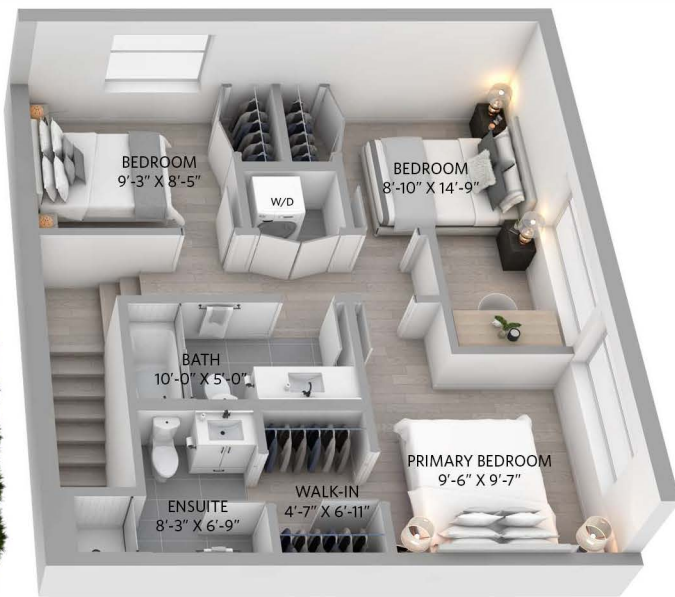

THE PROXIMA

LIVE LIFE HERE

Adamo TH-A 2 BED + 3 BATH

1,221 - 1,233 sq.ft.
Floor: Ground + Floor 1
Units: TH3, TH4, TH5

Main Floor

Upper Floor

THE PROXIMA

LIVE LIFE HERE

Adamo TH-B

3 BED + Den, 3 BATH

1,364 sq.ft.
 Floor: Ground + Floor 1
 Unit: TH2

Main Floor

Upper Floor

THE PROXIMA

LIVE LIFE HERE

Adamo TH-C

3 BED, 3 BATH

1,226 sq.ft.
 Floor: Ground + Floor 1
 Unit: TH1

Main Floor

Upper Floor

THE
PROXIMA
LIVE LIFE HERE

Adamo 1A
1 BED + 1 BATH

536 - 552 sq.ft.

Floors: 1, 2, 3, 4