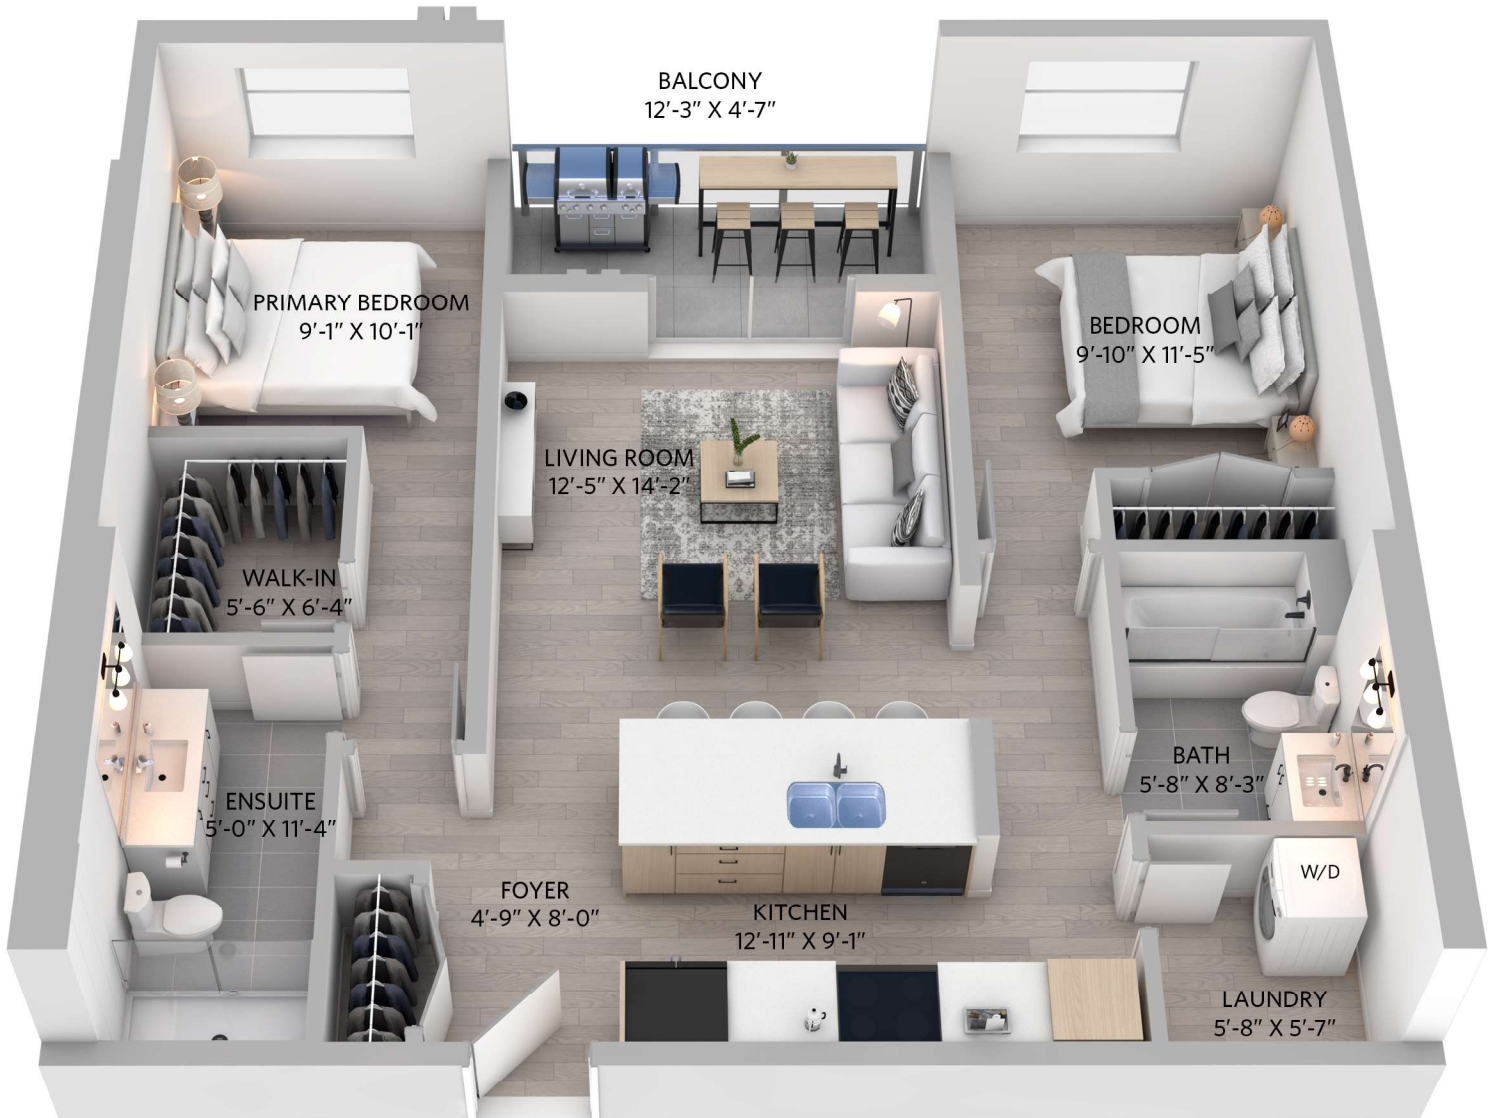

THE
PROXIMA
LIVE LIFE HERE

Bellus 2B
2 BED + 2 BATH

904 sq.ft.
Floors: 2, 3, 4, 5
Units: B204, B304, B404, B504